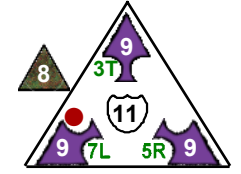

Team HardCell

Class Bruiser

11

Double Shot

Call Ally
Repair All

Double Shot

Double Shot

Johnny Frost