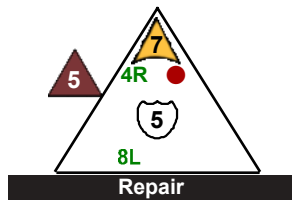

Valentine Ross

Deep White Sea

8 pts.

Team Jak

Class Commander, Wizard

21

Command All

Command All

Crysis

Deep White Sea

6 pts.

Team Jak

Class Wizard

22

Freeze

Power Up: 3

Backstab: 12

Freeze

Power Up: 6

Henry Wail

Deep White Sea

7 pts.

Team Jak

Class Mechanic,
Sharpshooter

23

Repair