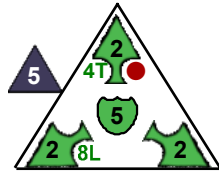

# Gavin White

Deep White Sea

5 pts.

Team Sable Odyssey

Class Assassin

13

**Z-Don 45**  
*Deep White Sea*

6 pts.

Team Sable Odyssey

Class Robot, Fighter

14

**Mull**

*Deep White Sea*

7 pts.

Team Sable Odyssey

Class Wizard