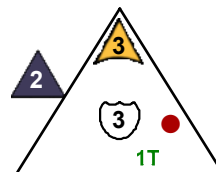

Captain Liam Hart

Deep White Sea

6 pts.

Team Sable Odyssey

Class Commander

11

Helene Crane

Deep White Sea

8 pts.

Team Sable Odyssey

Class Commander,
Mechanic

12

Gavin White

Deep White Sea

5 pts.

Team Sable Odyssey

Class Assassin

13