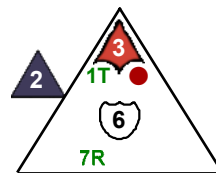

# Helene Crane

Deep White Sea

8 pts.

Team Sable Odyssey

Class Commander,  
Mechanic

12