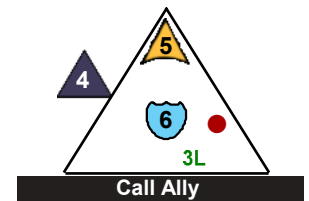

Deep White Sea

7 pts.

Team Sable Odyssey

Class Wizard

15

Power Up: 3

Power Up: 7