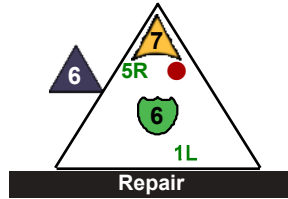

Team Sable Odyssey

Class Robot, Fighter

14

**Mull**

*Deep White Sea*

7 pts.

Team Sable Odyssey

Class Wizard