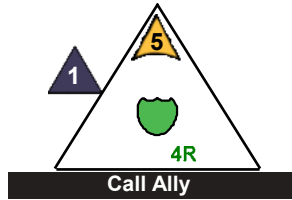

Class Assassin

13

Z-Don 45
Deep White Sea

6 pts.

Team Sable Odyssey

Class Robot, Fighter

14

Mull

Deep White Sea

7 pts.

Team Sable Odyssey

Class Wizard

15

Power Up: 3

Power Up: 7