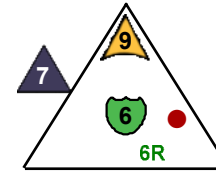

Deep White Sea

7 pts.

Team Sable Odyssey

Class Wizard

15

Power Up: 3

Power Up: 7