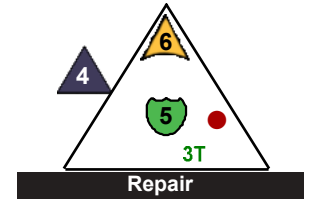

Team Sable Odyssey

Class Robot, Fighter

14

**Mull**

*Deep White Sea*

7 pts.

Team Sable Odyssey

Class Wizard