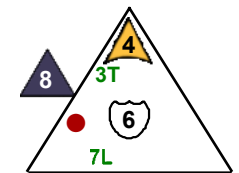

Captain Liam Hart

Deep White Sea

6 pts.

Team Sable Odyssey

Class Commander

11

Helene Crane

Deep White Sea

8 pts.

Team Sable Odyssey

Class Commander,
Mechanic

12

Gavin White

Deep White Sea

5 pts.

Team Sable Odyssey

Class Assassin

13