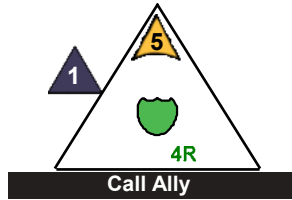

Team Sable Odyssey

Class Robot, Fighter

14

**Mull**

*Deep White Sea*

7 pts.

Team Sable Odyssey

Class Wizard