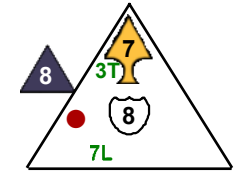

# Captain Liam Hart

Deep White Sea

6 pts.

Team Sable Odyssey

Class Commander

11