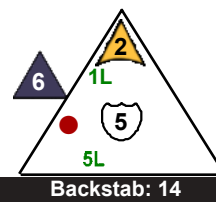

Captain Liam Hart

Deep White Sea

6 pts.

Team Sable Odyssey

Class Commander

11

Helene Crane

Deep White Sea

8 pts.

Team Sable Odyssey

Class Commander,
Mechanic

12

Gavin White

Deep White Sea

5 pts.

Team Sable Odyssey

Class Assassin

13