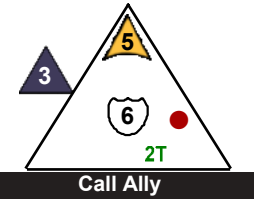

# Captain Liam Hart

Deep White Sea

6 pts.

Team Sable Odyssey

Class Commander

11