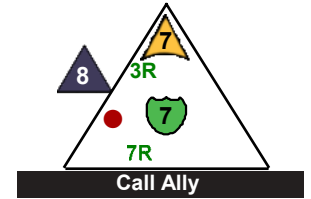

# Gavin White

Deep White Sea

5 pts.

Team Sable Odyssey

Class Assassin

13

**Z-Don 45**  
*Deep White Sea*

6 pts.

Team Sable Odyssey

Class Robot, Fighter

14

**Mull**

*Deep White Sea*

7 pts.

Team Sable Odyssey

Class Wizard