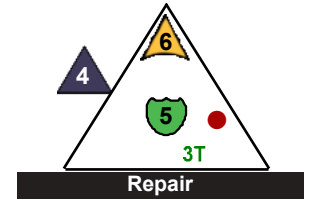

Z-Don 45
Deep White Sea

6 pts.

Team Sable Odyssey

Class Robot, Fighter

14

Mull

Deep White Sea

7 pts.

Team Sable Odyssey

Class Wizard

15

Power Up: 3

Power Up: 7