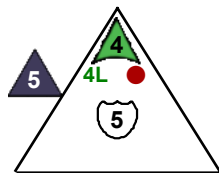

Captain Liam Hart

Deep White Sea

6 pts.

Team Sable Odyssey

Class Commander

11

Helene Crane

Deep White Sea

8 pts.

Team Sable Odyssey

Class Commander,
Mechanic

12

Gavin White

Deep White Sea

5 pts.

Team Sable Odyssey

Class Assassin

13