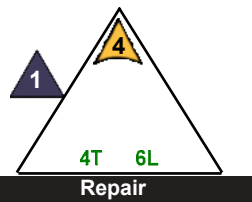

Captain Liam Hart

Deep White Sea

6 pts.

Team Sable Odyssey

Class Commander

11

Helene Crane

Deep White Sea

8 pts.

Team Sable Odyssey

Class Commander,
Mechanic

12

Gavin White

Deep White Sea

5 pts.

Team Sable Odyssey

Class Assassin

13