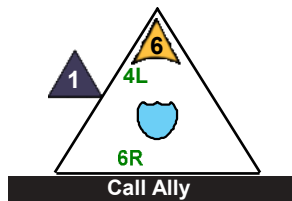

Deep White Sea

7 pts.

Team Sable Odyssey

Class Wizard

15

Power Up: 3

Power Up: 7