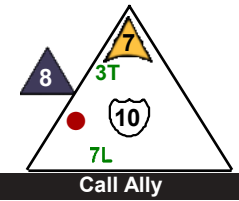

Captain Liam Hart

Deep White Sea

6 pts.

Team Sable Odyssey

Class Commander

11

Helene Crane

Deep White Sea

8 pts.

Team Sable Odyssey

Class Commander,
Mechanic

12

Gavin White

Deep White Sea

5 pts.

Team Sable Odyssey

Class Assassin

13