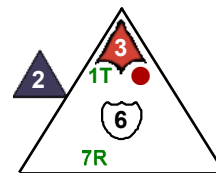

Captain Liam Hart

Deep White Sea

6 pts.

Team Sable Odyssey

Class Commander

11

Helene Crane

Deep White Sea

8 pts.

Team Sable Odyssey

Class Commander,
Mechanic

12

Gavin White

Deep White Sea

5 pts.

Team Sable Odyssey

Class Assassin

13