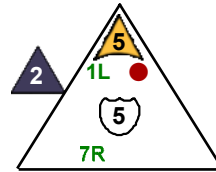

# Captain Liam Hart

Deep White Sea

6 pts.

Team Sable Odyssey

Class Commander

11