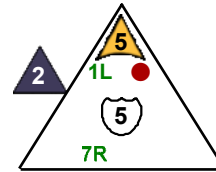

Captain Liam Hart

Deep White Sea

6 pts.

Team Sable Odyssey

Class Commander

11

Helene Crane

Deep White Sea

Deep White Sea

7 pts.

Team Sable Odyssey

Class Wizard

15

Power Up: 3

Power Up: 7