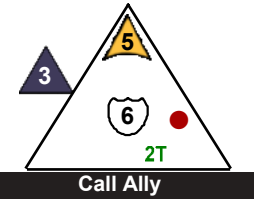

Captain Liam Hart

Deep White Sea

6 pts.

Team Sable Odyssey

Class Commander

11

Helene Crane

Deep White Sea

Deep White Sea

7 pts.

Team Sable Odyssey

Class Wizard

15

Power Up: 3

Power Up: 7