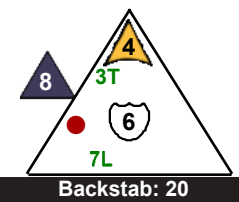

Captain Liam Hart

Deep White Sea

6 pts.

Team Sable Odyssey

Class Commander

11

Helene Crane

Deep White Sea

8 pts.

Team Sable Odyssey

Class Commander,
Mechanic

12

Gavin White

Deep White Sea

5 pts.

Team Sable Odyssey

Class Assassin

13