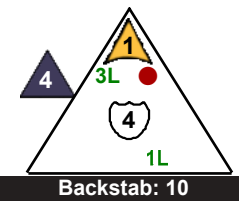

Captain Liam Hart

Deep White Sea

6 pts.

Team Sable Odyssey

Class Commander

11

Helene Crane

Deep White Sea

8 pts.

Team Sable Odyssey

Class Commander,
Mechanic

12

Gavin White

Deep White Sea

5 pts.

Team Sable Odyssey

Class Assassin

13