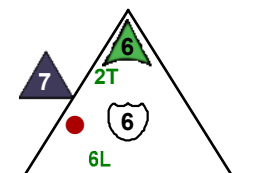

Captain Liam Hart

Deep White Sea

6 pts.

Team Sable Odyssey

Class Commander

11

Helene Crane

Deep White Sea

8 pts.

Team Sable Odyssey

Class Commander,
Mechanic

12

Gavin White

Deep White Sea

5 pts.

Team Sable Odyssey

Class Assassin

13