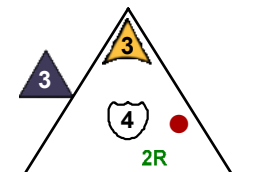

Captain Liam Hart

Deep White Sea

6 pts.

Team Sable Odyssey

Class Commander

11

Helene Crane

Deep White Sea

8 pts.

Team Sable Odyssey

Class Commander,
Mechanic

12

Gavin White

Deep White Sea

5 pts.

Team Sable Odyssey

Class Assassin

13