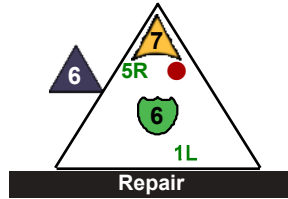

Deep White Sea

7 pts.

Team Sable Odyssey

Class Wizard

15

Power Up: 3

Power Up: 7