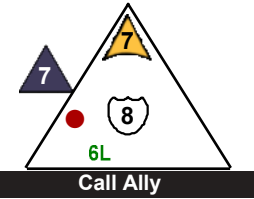

# Captain Liam Hart

Deep White Sea

6 pts.

Team Sable Odyssey

Class Commander

11