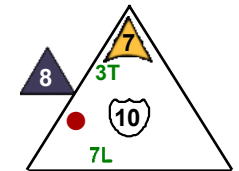

# Helene Crane

Deep White Sea

8 pts.

Team Sable Odyssey

Class Commander,  
Mechanic

12