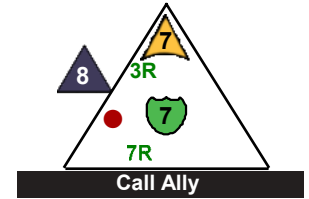

Class Assassin

13

Z-Don 45
Deep White Sea

6 pts.

Team Sable Odyssey

Class Robot, Fighter

14

Mull

Deep White Sea

7 pts.

Team Sable Odyssey

Class Wizard

15

Power Up: 3

Power Up: 7