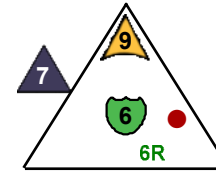

# Gavin White

Deep White Sea

5 pts.

Team Sable Odyssey

Class Assassin

13

**Z-Don 45**  
*Deep White Sea*

6 pts.

Team Sable Odyssey

Class Robot, Fighter

14

**Mull**

*Deep White Sea*

7 pts.

Team Sable Odyssey

Class Wizard