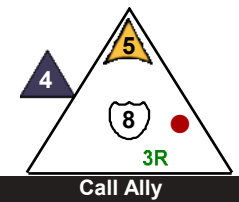

Captain Liam Hart

Deep White Sea

6 pts.

Team Sable Odyssey

Class Commander

11

Helene Crane

Deep White Sea

8 pts.

Team Sable Odyssey

Class Commander,
Mechanic

12

Gavin White

Deep White Sea

5 pts.

Team Sable Odyssey

Class Assassin

13