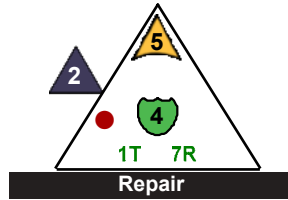

Team Sable Odyssey

Class Robot, Fighter

14

**Mull**

*Deep White Sea*

7 pts.

Team Sable Odyssey

Class Wizard