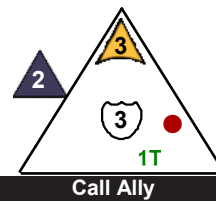

Captain Liam Hart

Deep White Sea

6 pts.

Team Sable Odyssey

Class Commander

11

Helene Crane

Deep White Sea

8 pts.

Team Sable Odyssey

Class Commander,
Mechanic

12

Gavin White

Deep White Sea

5 pts.

Team Sable Odyssey

Class Assassin

13