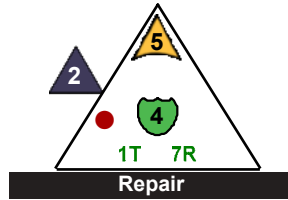

Deep White Sea

7 pts.

Team Sable Odyssey

Class Wizard

15

Power Up: 3

Power Up: 7