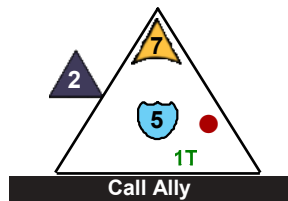

Deep White Sea

7 pts.

Team Sable Odyssey

Class Wizard

15

Power Up: 3

Power Up: 7