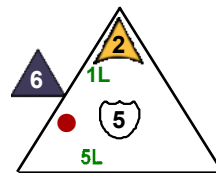

# Gavin White

Deep White Sea

5 pts.

Team Sable Odyssey

Class Assassin

13

**Z-Don 45**  
*Deep White Sea*

6 pts.

Team Sable Odyssey

Class Robot, Fighter

14

**Mull**

*Deep White Sea*

7 pts.

Team Sable Odyssey

Class Wizard