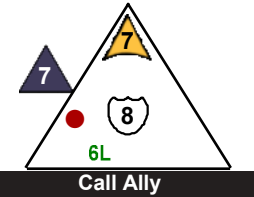

Captain Liam Hart

Deep White Sea

6 pts.

Team Sable Odyssey

Class Commander

11

Helene Crane

Deep White Sea

Deep White Sea

7 pts.

Team Sable Odyssey

Class Wizard

15

Power Up: 3

Power Up: 7