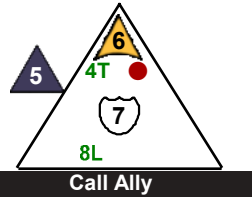

Captain Liam Hart

Deep White Sea

6 pts.

Team Sable Odyssey

Class Commander

11

Helene Crane

Deep White Sea

Deep White Sea

7 pts.

Team Sable Odyssey

Class Wizard

15

Power Up: 3

Power Up: 7