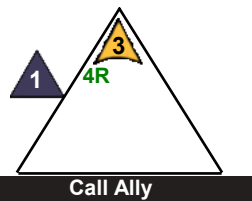

Captain Liam Hart

Deep White Sea

6 pts.

Team Sable Odyssey

Class Commander

11

Helene Crane

Deep White Sea

8 pts.

Team Sable Odyssey

Class Commander,
Mechanic

12

Gavin White

Deep White Sea

5 pts.

Team Sable Odyssey

Class Assassin

13