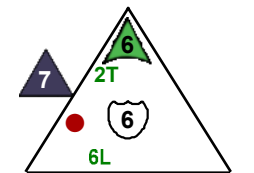

# Gavin White

Deep White Sea

5 pts.

Team Sable Odyssey

Class Assassin

13

**Z-Don 45**  
*Deep White Sea*

6 pts.