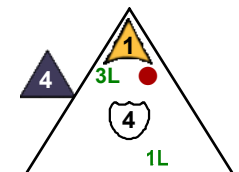

Captain Liam Hart

Deep White Sea

6 pts.

Team Sable Odyssey

Class Commander

11

Helene Crane

Deep White Sea

8 pts.

Team Sable Odyssey

Class Commander,
Mechanic

12

Gavin White

Deep White Sea

5 pts.

Team Sable Odyssey

Class Assassin

13