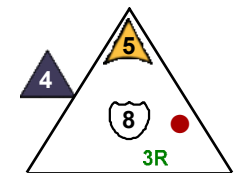

# Helene Crane

Deep White Sea

8 pts.

Team Sable Odyssey

Class Commander,  
Mechanic

12