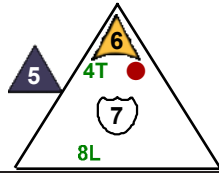

# Captain Liam Hart

Deep White Sea

6 pts.

Team Sable Odyssey

Class Commander

11