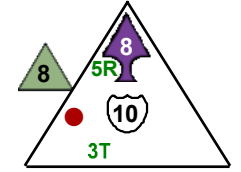

Confuse All

Hold

Command All

Command All

Darla Mendenhal

Deep White Sea

5 pts.

Team Zig Flight School