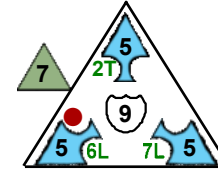

Professor Barto

Deep White Sea

7 pts.

Team Zig Flight School

Class Commander, Wizard

6

Confuse All

Jump

Confuse All

Hold

Command All

Command All

Darla Mendenhal

Deep White Sea

5 pts.

Team Zig Flight School

Class Mechanic

7

Repair

Repair

Jump

Jump

Repair All

Power Up: 4