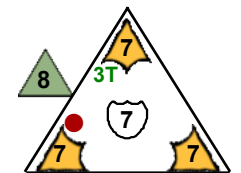

Power Up: 7

Brin Kelso

Deep White Sea

6 pts.

Team Zig Flight School

Class Sharpshooter

8

Backstab: 9

Jump

Jump

R-Dat 28

Deep White Sea

7 pts.

Team Zig Flight School

Class Robot, Mechanic

9