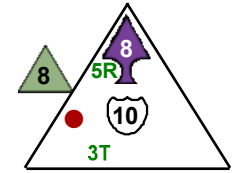

Confuse All

Hold

Command All

Command All

Darla Mendenhal

Deep White Sea

5 pts.

Team Zig Flight School