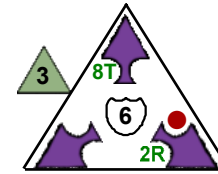

Professor Barto

Deep White Sea

7 pts.

Team Zig Flight School

Class Commander, Wizard

6

Confuse All

Jump

Confuse All

Hold

Command All

Command All

Darla Mendenhal

Deep White Sea

5 pts.

Team Zig Flight School