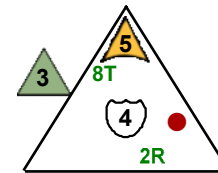

Class Mechanic

7

Repair

Repair

Jump

Jump

Repair All

Power Up: 4

Power Up: 7

Brin Kelso

Deep White Sea

6 pts.

Team Zig Flight School

Class Sharpshooter

8

Backstab: 9