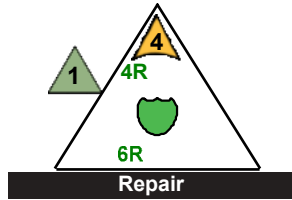

Jump

Jump

R-Dat 28

Deep White Sea

7 pts.

Team Zig Flight School

Class Robot, Mechanic

9