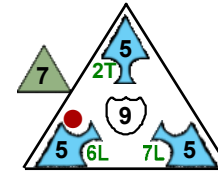

Professor Barto

Deep White Sea

7 pts.

Team Zig Flight School

Class Commander, Wizard

6

Confuse All

Jump

Confuse All

Hold

Command All

Command All

Darla Mendenhal

Deep White Sea

5 pts.

Team Zig Flight School

Class Mechanic

7

Repair

Repair

Jump

Jump

Repair All

Power Up: 4