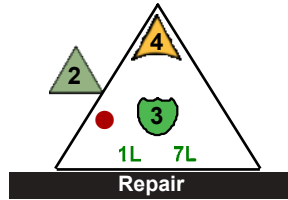

Jump

Jump

R-Dat 28

Deep White Sea

7 pts.

Team Zig Flight School

Class Robot, Mechanic

9