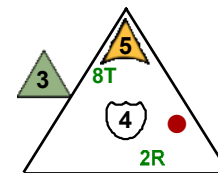

Class Mechanic

7

Repair

Repair

Jump

Jump

Repair All

Power Up: 4

Power Up: 7

Brin Kelso

Deep White Sea

6 pts.

Team Zig Flight School

Class Sharpshooter

8

Backstab: 9