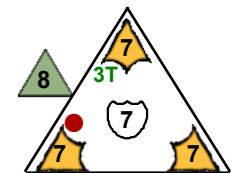

Power Up: 7

Brin Kelso

Deep White Sea

6 pts.

Team Zig Flight School

Class Sharpshooter

8

Backstab: 9

Jump

Jump

R-Dat 28

Deep White Sea

7 pts.

Team Zig Flight School

Class Robot, Mechanic

9