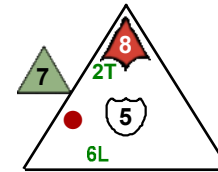

Class Mechanic

7

Repair

Repair

Jump

Jump

Repair All

Power Up: 4

Power Up: 7

Brin Kelso

Deep White Sea

6 pts.

Team Zig Flight School

Class Sharpshooter

8

Backstab: 9