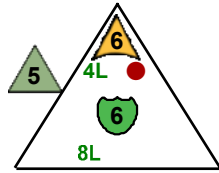

Jump

Jump

R-Dat 28

Deep White Sea

7 pts.

Team Zig Flight School

Class Robot, Mechanic

9