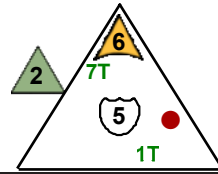

Professor Barto

Deep White Sea

7 pts.

Team Zig Flight School

Class Commander, Wizard

6

Confuse All

Jump