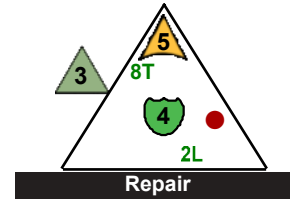

Jump

Jump

R-Dat 28

Deep White Sea

7 pts.

Team Zig Flight School

Class Robot, Mechanic

9