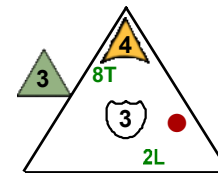

Power Up: 7

Brin Kelso

Deep White Sea

6 pts.

Team Zig Flight School

Class Sharpshooter

8

Backstab: 9

Jump

Jump

R-Dat 28

Deep White Sea

7 pts.

Team Zig Flight School

Class Robot, Mechanic

9