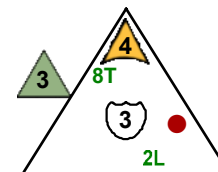

Power Up: 7

Brin Kelso

Deep White Sea

6 pts.

Team Zig Flight School

Class Sharpshooter

8

Backstab: 9

Jump

Jump

R-Dat 28

Deep White Sea

7 pts.

Team Zig Flight School

Class Robot, Mechanic

9