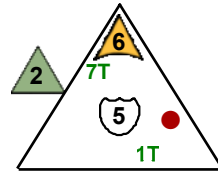

Professor Barto

Deep White Sea

7 pts.

Team Zig Flight School

Class Commander, Wizard

6

Confuse All

Jump