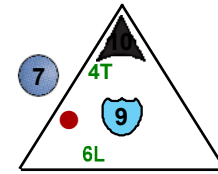

Meleinn Rider

Dragons

8 pts.

Team Meleinn
Class Dragonrider

7

Freeze

Jump

Jump

Smoke

Backfire

Jump

Freeze

Jump

Ice Dragon

Dragons

8 pts.

Team Meleinn
Class Dragon

8

Ice Princess

Dragons

5 pts.

Team Meleinn
Class Scout

9

Jump

Jump Ally

Freeze

Power Up: 3

Backfire

Backfire

Power Up: 5