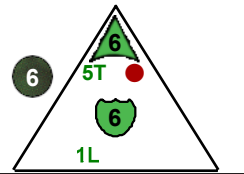

7 pts.

Team Timaliik
Class Dragon

6

Backfire

Backfire

Swamp Gas: 2

Jump
Swamp Gas: 3

Meleinn Rider