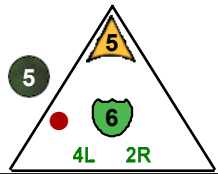

7 pts.

Team Timaliik
Class Dragon

6

Backfire

Backfire

Swamp Gas: 2

Jump
Swamp Gas: 3

Meleinn Rider