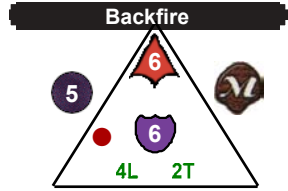

Team Meleinn
Class Scout

9

Jump

Jump Ally

Freeze

Power Up: 3

Backfire

Backfire

Power Up: 5

N'talii Rider

Dragons

7 pts.

Team N'talii

Class Dragonrider

10

Storm Dragon