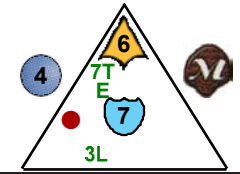

Jump

Jump

Jump

Meleinn Rider

Dragons

8 pts.

Team Meleinn
Class Dragonrider

7

Freeze

Jump

Jump

Smoke

Backfire

Jump

Freeze

Jump