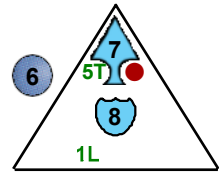

Meleinn Rider

Dragons

8 pts.

Team Meleinn
Class Dragonrider

7

Freeze

Jump

Jump

Smoke

Backfire

Jump

Freeze

Jump

Ice Dragon

Dragons

8 pts.

Team Meleinn
Class Dragon

8

Ice Princess

Dragons

5 pts.

Team Meleinn
Class Scout

9

Jump

Jump Ally

Freeze

Power Up: 3

Backfire

Backfire

Power Up: 5