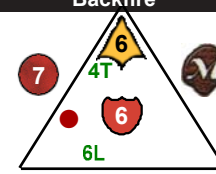

Suarani Rider

Dragons

6 pts.

Team Suarani
Class Dragonrider

Smoke

Backfire

Backfire

1