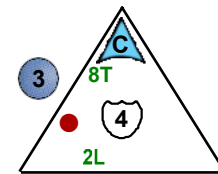

Jump

Jump Ally

Freeze

Power Up: 3