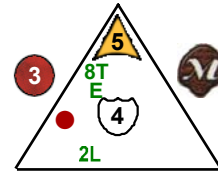

Suarani Rider

Dragons

6 pts.

Team Suarani
Class Dragonrider

Smoke

Backfire

Backfire

Lava Dragon