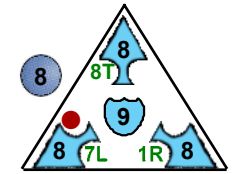

Meleinn Rider

Dragons

8 pts.

Team Meleinn
Class Dragonrider

7

Freeze

Jump

Jump

Smoke

Backfire

Jump

Freeze

Jump

Ice Dragon

Dragons

8 pts.

Team Meleinn
Class Dragon

8

Ice Princess

Dragons

5 pts.

Team Meleinn
Class Scout

9

Jump

Jump Ally

Freeze

Power Up: 3

Backfire

Backfire

Power Up: 5