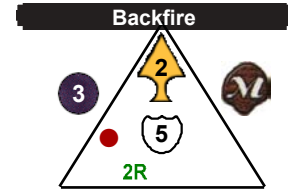

Team Meleinn
Class Scout

9

Jump

Jump Ally

Freeze

Power Up: 3

Backfire

Backfire

Power Up: 5

N'talii Rider

Dragons

7 pts.

Team N'talii

Class Dragonrider

10

Storm Dragon