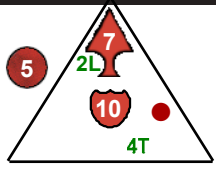

Lava Dragon

Dragons

12 pts.

Team Suarani
Class Dragon

Backfire

Jump

Jump

Backfire