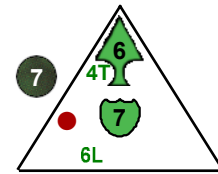

7 pts.

Team Timaliik
Class Dragon

6

Backfire

Backfire

Swamp Gas: 2

Jump
Swamp Gas: 3

Meleinn Rider