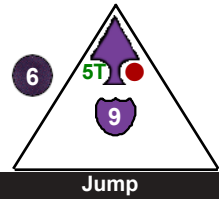

N'talii Rider

Dragons

7 pts.

Team N'talii

Class Dragonrider

10

Storm Dragon

Dragons

9 pts.

Team N'talii

Class Dragon

11

Storm Whelp

Dragons

4 pts.

Team N'talii

Class Dragon

12