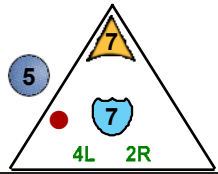

Meleinn Rider

Dragons

8 pts.

Team Meleinn
Class Dragonrider

7

Freeze

Jump

Jump

Smoke

Backfire

Jump

Freeze

Jump

Ice Dragon

Dragons

8 pts.

Team Meleinn
Class Dragon

8

Ice Princess

Dragons

5 pts.

Team Meleinn
Class Scout

9

Jump

Jump Ally

Freeze

Power Up: 3

Backfire

Backfire

Power Up: 5