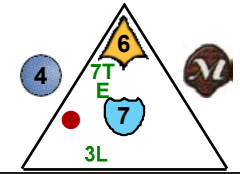

5

Backfire

Backfire

Jump
Swamp Gas: 4

Swamp Gas: 6

Jump

Swamp Dragonet

Dragons

7 pts.

Team Timaliik
Class Dragon

6

Backfire

Backfire

Swamp Gas: 2

Jump
Swamp Gas: 3

Meleinn Rider

Dragons

8 pts.

Team Meleinn
Class Dragonrider

7

Freeze

Jump

Jump

Smoke