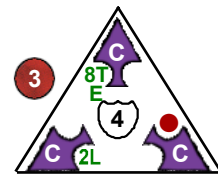

Suarani Scout

Dragons

4 pts.

Team Suarani
Class Scout

Jump
Jump Ally

Power Up: 2

Backfire

Power Up: 4