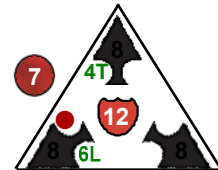

Dragons

12 pts.

Team Suarani
Class Dragon

Backfire

Jump

Jump

Backfire

Backfire