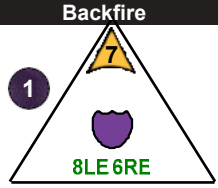

Dragons

9 pts.

Team N'talii

Class Dragon

11

Storm Whelp

Dragons

4 pts.