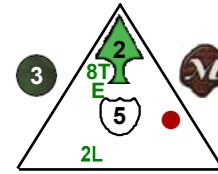

Timaliik Rider

Dragons

7 pts.

Team Timaliik
Class Dragonrider

4

Backfire

Swamp Dragon

Dragons

9 pts.

Team Timaliik
Class Dragon

5

Backfire

Backfire

Swamp Gas: 4

Jump

Swamp Gas: 6

Jump

Swamp Dragonet

Dragons

7 pts.

Team Timaliik
Class Dragon

6

Backfire

Backfire

Swamp Gas: 2

Swamp Gas: 3

Jump

Jump

Jump