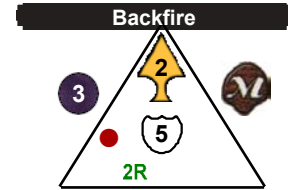

N'talii Rider

Dragons

7 pts.

Team N'talii

Class Dragonrider

10

Storm Dragon

Dragons

9 pts.

Team N'talii

Class Dragon

11

Storm Whelp

Dragons

4 pts.

Team N'talii

Class Dragon

12