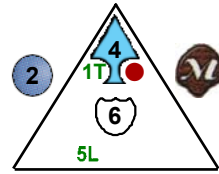

Freeze

Jump