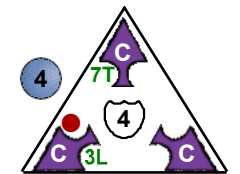

Jump

Jump Ally

Freeze

Power Up: 3