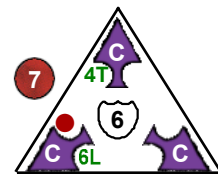

Suarani Rider

Dragons

6 pts.

Team Suarani
Class Dragonrider

Smoke

Backfire

Backfire

Lava Dragon

Dragons

12 pts.

Team Suarani
Class Dragon

Backfire

Jump

Jump

Backfire

Backfire

Suarani Scout

Dragons

4 pts.

Team Suarani
Class Scout

Jump
Jump Ally

Power Up: 2

Backfire

Power Up: 4

Jump
Jump Ally

Power Up: 6

Backfire

1

2

3