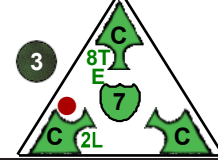

Backfire

Swamp Gas: 4

Jump