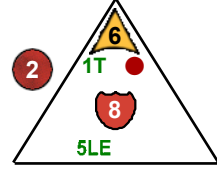

Lava Dragon

Dragons

12 pts.

Team Suarani
Class Dragon

Backfire

Jump

Jump

Backfire