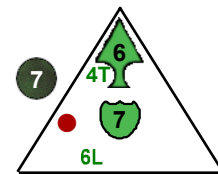

Timaliik Rider

Dragons

7 pts.

Team Timaliik
Class Dragonrider

4

Backfire

Swamp Dragon

Dragons

9 pts.

Team Timaliik
Class Dragon

5

Backfire

Backfire

Swamp Gas: 4

Jump

Swamp Gas: 6

Jump

Swamp Dragonet

Dragons

7 pts.

Team Timaliik
Class Dragon

6

Backfire

Backfire

Swamp Gas: 2

Swamp Gas: 3

Jump

Jump

Jump