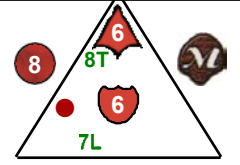

Suarani Rider

Dragons

6 pts.

Team Suarani
Class Dragonrider

Smoke

Backfire

Backfire

Lava Dragon