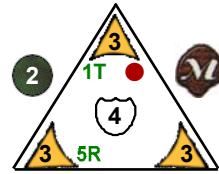

Timaliik Rider

Dragons

7 pts.

Team Timaliik
Class Dragonrider

4

Backfire

Swamp Dragon

Dragons

9 pts.

Team Timaliik
Class Dragon

5

Backfire

Backfire

Swamp Gas: 4

Jump

Swamp Gas: 6

Jump

Swamp Dragonet

Dragons

7 pts.

Team Timaliik
Class Dragon

6

Backfire

Backfire

Swamp Gas: 2

Swamp Gas: 3

Jump

Jump

Jump