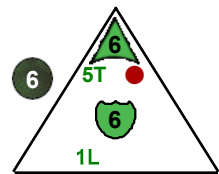

Timaliik Rider

Dragons

7 pts.

Team Timaliik
Class Dragonrider

4

Backfire

Swamp Dragon

Dragons

9 pts.

Team Timaliik
Class Dragon

5

Backfire

Backfire

Swamp Gas: 4

Jump

Swamp Gas: 6

Jump

Swamp Dragonet

Dragons

7 pts.

Team Timaliik
Class Dragon

6

Backfire

Backfire

Swamp Gas: 2

Swamp Gas: 3

Jump

Jump

Jump