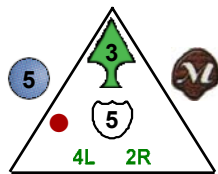

Ice Dragon

Dragons

8 pts.

Team Meleinn
Class Dragon

8

Ice Princess

Dragons

5 pts.

Team Meleinn
Class Scout

9

Jump

Jump Ally

Freeze

Power Up: 3

Backfire

Backfire