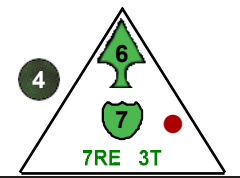

Backfire

Jump
Swamp Gas: 4