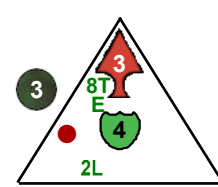

5

Backfire

Backfire

Jump
Swamp Gas: 4

Swamp Gas: 6

Jump

Swamp Dragonet

Dragons

7 pts.

Team Timaliik
Class Dragon

6

Backfire

Backfire

Swamp Gas: 2

Jump
Swamp Gas: 3

Meleinn Rider