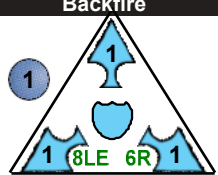

Freeze

Jump

Jump

Smoke

Backfire

Jump

Freeze

Jump

Ice Dragon

Dragons

8 pts.

Team Meleinn
Class Dragon

8

Ice Princess

Dragons

5 pts.