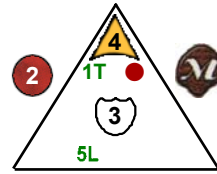

Suarani Rider

Dragons

6 pts.

Team Suarani
Class Dragonrider

Smoke

Backfire

Backfire

1