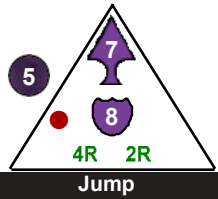

N'talii Rider

Dragons

7 pts.

Team N'talii

Class Dragonrider

10

Storm Dragon

Dragons

9 pts.

Team N'talii

Class Dragon

11

Storm Whelp

Dragons

4 pts.

Team N'talii

Class Dragon

12