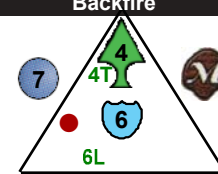

Ice Dragon

Dragons

8 pts.

Team Meleinn
Class Dragon

8

Ice Princess

Dragons

5 pts.

Team Meleinn
Class Scout

9

Jump

Jump Ally

Freeze

Power Up: 3

Backfire

Backfire