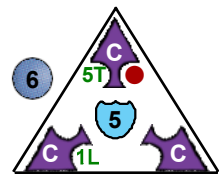

Team Meleinn
Class Scout

9

Jump

Jump Ally

Freeze

Power Up: 3

Backfire

Backfire