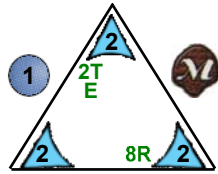

Jump

Jump

Jump

Meleinn Rider

Dragons

8 pts.

Team Meleinn
Class Dragonrider

7

Freeze

Jump

Jump

Smoke

Backfire

Jump

Freeze

Jump