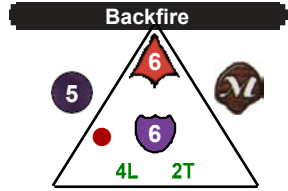

N'talii Rider

Dragons

7 pts.

Team N'talii

Class Dragonrider

10

Storm Dragon

Dragons

9 pts.

Team N'talii

Class Dragon

11

Storm Whelp

Dragons

4 pts.

Team N'talii

Class Dragon

12