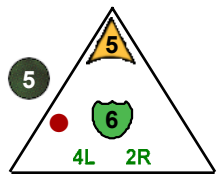

Timaliik Rider

Dragons

7 pts.

Team Timaliik
Class Dragonrider

4

Backfire

Swamp Dragon

Dragons

9 pts.

Team Timaliik
Class Dragon

5

Backfire

Backfire

Swamp Gas: 4

Jump

Swamp Gas: 6

Jump

Swamp Dragonet

Dragons

7 pts.

Team Timaliik
Class Dragon

6

Backfire

Backfire

Swamp Gas: 2

Swamp Gas: 3

Jump

Jump

Jump