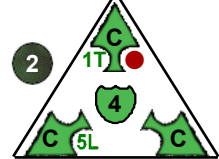

5

Backfire

Backfire

Swamp Gas: 4

Jump

Swamp Gas: 6

Jump

Swamp Dragonet

Dragons

7 pts.

Team Timaliik
Class Dragon

6

Backfire

Backfire

Swamp Gas: 2

Swamp Gas: 3