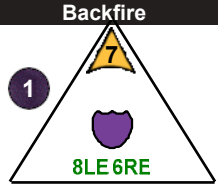

N'talii Rider

Dragons

7 pts.

Team N'talii

Class Dragonrider

10

Storm Dragon

Dragons

9 pts.

Team N'talii

Class Dragon

11

Storm Whelp

Dragons

4 pts.

Team N'talii

Class Dragon

12