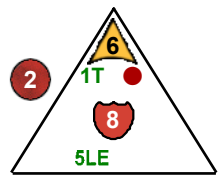

12 pts.

Team Suarani
Class Dragon

Backfire