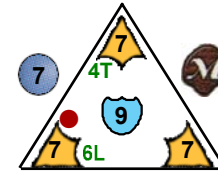

Dragons

8 pts.

Team Meleinn
Class Dragonrider

7

Freeze

Jump

Jump

Smoke