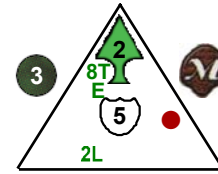

Timaliik Rider

Dragons

7 pts.

Team Timaliik
Class Dragonrider

4

Backfire

Swamp Dragon

Dragons

9 pts.

Team Timaliik
Class Dragon

5

Backfire

Backfire

Jump
Swamp Gas: 4

Swamp Gas: 6

Jump

Swamp Dragonet

Dragons

7 pts.

Team Timaliik
Class Dragon

6

Backfire

Backfire

Swamp Gas: 2

Jump
Swamp Gas: 3