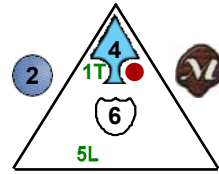

Jump

Jump

Jump

Meleinn Rider

Dragons

8 pts.

Team Meleinn
Class Dragonrider

7

Freeze

Jump

Jump

Smoke

Backfire

Jump

Freeze

Jump