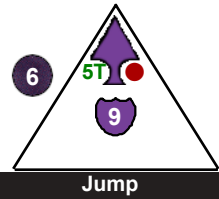

Dragons

9 pts.

Team N'talii

Class Dragon

11

Storm Whelp

Dragons

4 pts.