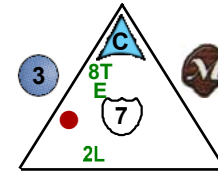

Dragons

7 pts.

Team Timaliik
Class Dragon

6

Backfire

Backfire

Swamp Gas: 2

Swamp Gas: 3

Jump

Jump

Jump

Meleinn Rider

Dragons

8 pts.

Team Meleinn
Class Dragonrider

7

Freeze

Jump

Jump

Smoke

Backfire

Jump

Freeze

Jump