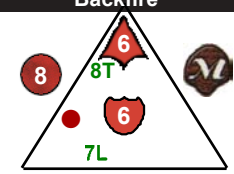

Suarani Rider

Dragons

6 pts.

Team Suarani
Class Dragonrider

Smoke

Backfire

Backfire

1