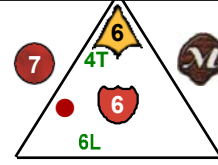

Suarani Rider

Dragons

6 pts.

Team Suarani
Class Dragonrider

Smoke

Backfire

Backfire

Lava Dragon