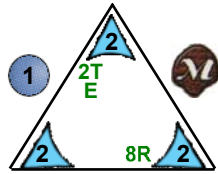

5

Backfire

Backfire

Jump
Swamp Gas: 4

Swamp Gas: 6

Jump

Swamp Dragonet

Dragons

7 pts.

Team Timaliik
Class Dragon

6

Backfire

Backfire

Swamp Gas: 2

Jump
Swamp Gas: 3

Meleinn Rider

Dragons

8 pts.

Team Meleinn
Class Dragonrider

7

Freeze

Jump

Jump

Smoke