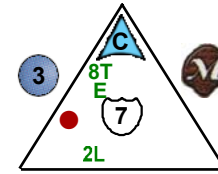

5

Backfire

Backfire

Jump
Swamp Gas: 4

Swamp Gas: 6

Jump

Swamp Dragonet

Dragons

7 pts.

Team Timaliik
Class Dragon

6

Backfire

Backfire

Swamp Gas: 2

Jump
Swamp Gas: 3

Meleinn Rider

Dragons

8 pts.

Team Meleinn
Class Dragonrider

7

Freeze

Jump

Jump

Smoke