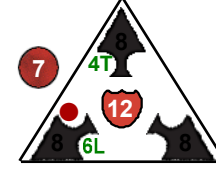

Suarani Rider

Dragons

6 pts.

Team Suarani
Class Dragonrider

Smoke

Backfire

Backfire

1

Lava Dragon

Dragons

12 pts.

Team Suarani
Class Dragon

Backfire

Jump

Jump

Backfire

Backfire

2

Suarani Scout

Dragons

4 pts.

Team Suarani
Class Scout

Jump
Jump Ally

Power Up: 2

Backfire

Power Up: 4

Jump
Jump Ally

Power Up: 6

Backfire

3