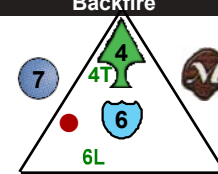

Backfire

Backfire

Power Up: 5