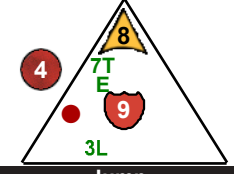

Lava Dragon

Dragons

12 pts.

Team Suarani
Class Dragon

Backfire

Jump

Jump

Backfire