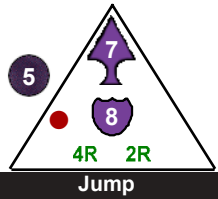

Dragons

9 pts.

Team N'talii

Class Dragon

11

Storm Whelp

Dragons

4 pts.