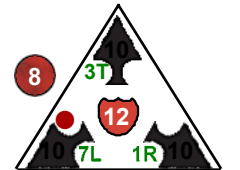

Dragons

12 pts.

Team Suarani
Class Dragon

Backfire

Jump

Jump

Backfire

Backfire