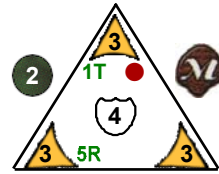

Timaliik Rider

Dragons

7 pts.

Team Timaliik
Class Dragonrider

4

Backfire

Swamp Dragon

Dragons

9 pts.

Team Timaliik
Class Dragon

5

Backfire

Backfire

Jump
Swamp Gas: 4

Swamp Gas: 6

Jump

Swamp Dragonet

Dragons

7 pts.

Team Timaliik
Class Dragon

6

Backfire

Backfire

Swamp Gas: 2

Jump
Swamp Gas: 3