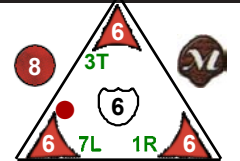

Power Up: 6

Backfire