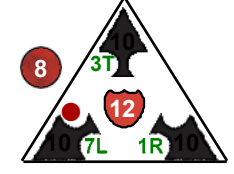

Suarani Rider

Dragons

6 pts.

Team Suarani
Class Dragonrider

Smoke

Backfire

Backfire

1

Lava Dragon

Dragons

12 pts.

Team Suarani
Class Dragon

Backfire

Jump

Jump

Backfire

Backfire

2

Suarani Scout

Dragons

4 pts.

Team Suarani
Class Scout

Jump
Jump Ally

Power Up: 2

Backfire

Power Up: 4

Jump
Jump Ally

Power Up: 6

Backfire

3