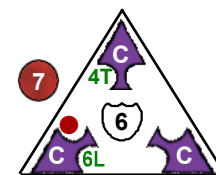

Suarani Rider

Dragons

6 pts.

Team Suarani
Class Dragonrider

Smoke

Backfire

Backfire

1

Lava Dragon

Dragons

12 pts.

Team Suarani
Class Dragon

Backfire

Jump

Jump

Backfire

Backfire

2

Suarani Scout

Dragons

4 pts.

Team Suarani
Class Scout

Jump
Jump Ally

Power Up: 2

Backfire

Power Up: 4

Jump
Jump Ally

Power Up: 6

Backfire

3