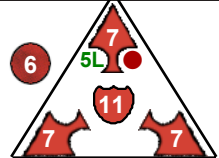

Dragons

12 pts.

Team Suarani
Class Dragon

Backfire

Jump

Jump

Backfire

Backfire