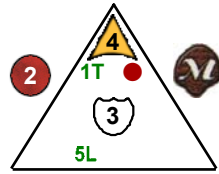

Suarani Rider

Dragons

6 pts.

Team Suarani
Class Dragonrider

Smoke

Backfire

Backfire

Lava Dragon