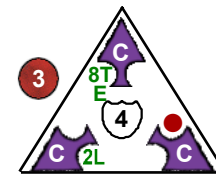

Backfire

2

Suarani Scout

Dragons

4 pts.

Team Suarani
Class Scout

Jump
Jump Ally

Power Up: 2