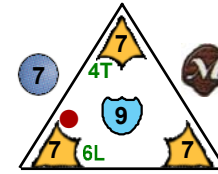

Jump

Jump

Jump

Meleinn Rider

Dragons

8 pts.

Team Meleinn
Class Dragonrider

7

Freeze

Jump

Jump

Smoke

Backfire

Jump

Freeze

Jump