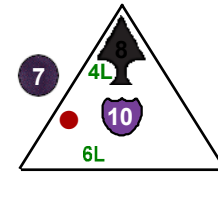

Dragons

9 pts.

Team N'talii

Class Dragon

11

Storm Whelp

Dragons

4 pts.