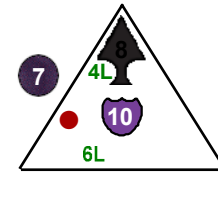

N'talii Rider

Dragons

7 pts.

Team N'talii

Class Dragonrider

10

Storm Dragon

Dragons

9 pts.

Team N'talii

Class Dragon

11

Storm Whelp

Dragons

4 pts.

Team N'talii

Class Dragon

12