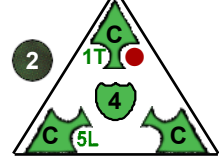

5

Backfire

Backfire

Jump
Swamp Gas: 4

Swamp Gas: 6

Jump

Swamp Dragonet

Dragons

7 pts.

Team Timaliik
Class Dragon

6

Backfire

Backfire

Swamp Gas: 2

Jump
Swamp Gas: 3

Meleinn Rider