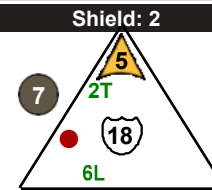

# Ghost

Extra Space

7 pts.

Team Lightspeed  
Class Commander

5

# Peacemaker

Extra Space

7 pts.

Team Lightspeed  
Class Sphere

6

**Avenger**  
Extra Space

8 pts.  
Team Lightspeed  
Class Ranger

7