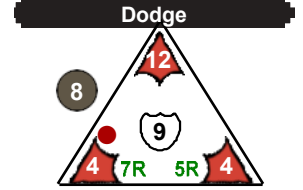

# Ghost

Extra Space

7 pts.

Team Lightspeed  
Class Commander

5

# Peacemaker

Extra Space

7 pts.

Team Lightspeed  
Class Sphere

6

**Avenger**  
Extra Space

8 pts.  
Team Lightspeed  
Class Ranger

7

**Defender**  
Extra Space

10 pts.  
Team Lightspeed  
Class Destroyer

8