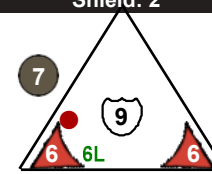

# Osprey

Extra Space

6 pts.

Team Lightspeed  
Class Fighter

4

# Ghost

Extra Space

7 pts.

Team Lightspeed  
Class Commander

5