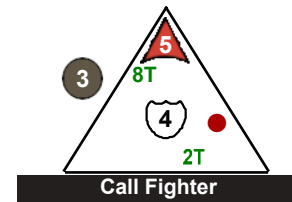

# Moth

Extra Space

3 pts.  
Team Lightspeed  
Class Fighter

1

# Sidewinder

Extra Space

4 pts.  
Team Lightspeed  
Class Fighter

2

# Intruder

Extra Space

5 pts.  
Team Lightspeed  
Class Fighter

3