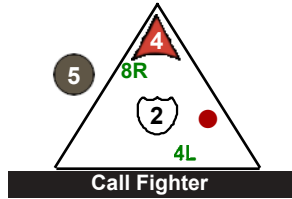

# Moth

Extra Space

3 pts.  
Team Lightspeed  
Class Fighter

1

# Sidewinder

Extra Space

4 pts.  
Team Lightspeed  
Class Fighter

2