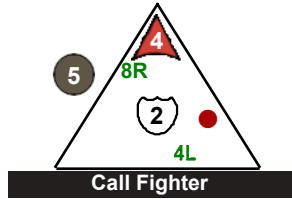

Moth

Extra Space

3 pts.
Team Lightspeed
Class Fighter

1

Sidewinder

Extra Space

4 pts.
Team Lightspeed
Class Fighter

2

Intruder

Extra Space

5 pts.
Team Lightspeed
Class Fighter

3

Osprey

Extra Space

6 pts.

Team Lightspeed
Class Fighter