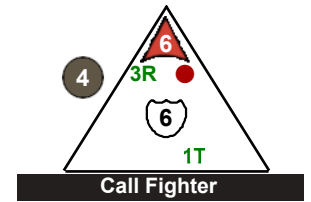

# Osprey

Extra Space

6 pts.

Team Lightspeed  
Class Fighter

4

# Ghost

Extra Space

7 pts.

Team Lightspeed  
Class Commander

5