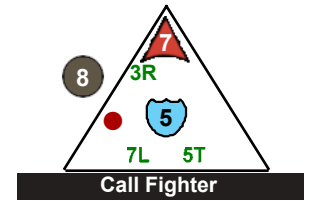

# Moth

Extra Space

3 pts.  
Team Lightspeed  
Class Fighter

1

# Sidewinder

Extra Space

4 pts.  
Team Lightspeed  
Class Fighter

2