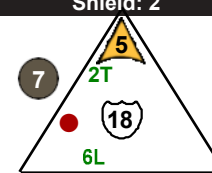

4

Ghost

Extra Space

7 pts.

Team Lightspeed
Class Commander

5

Peacemaker

Extra Space

7 pts.

Team Lightspeed
Class Sphere

6

Avenger

Extra Space

8 pts.
Team Lightspeed
Class Ranger

7

Defender