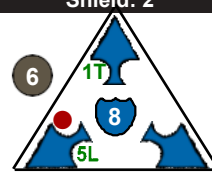

# Ghost

Extra Space

7 pts.

Team Lightspeed  
Class Commander

5