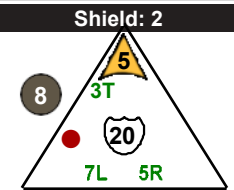

# Peacemaker

Extra Space

7 pts.

Team Lightspeed  
Class Sphere

6

**Avenger**  
Extra Space

8 pts.  
Team Lightspeed  
Class Ranger

7