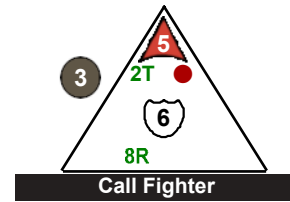

# Osprey

Extra Space

6 pts.

Team Lightspeed  
Class Fighter

4

# Ghost

Extra Space

7 pts.

Team Lightspeed  
Class Commander

5