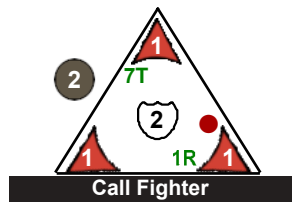

# Moth

Extra Space

3 pts.  
Team Lightspeed  
Class Fighter

1

# Sidewinder

Extra Space

4 pts.  
Team Lightspeed  
Class Fighter

2