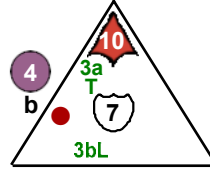

17

Warlord

Space
Terrans Vs. Urluquai

7 pts.

Team Urluquai

Class Cruiser, Commander

18

Command All Urluquai

Command All Urluquai

Command All Urluquai

Call Urluquai

Command All Urluquai

Deep Hunter

Space
Terrans Vs. Urluquai

9 pts.

Team Urluquai

Class Corvette

19

Move and Shoot, Cloak

Move and Shoot, Cloak

Move and Shoot, Cloak

Scorpion

Space
Terrans Vs. Urluquai

12 pts.