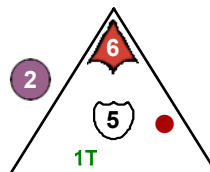

Command All Urluquai

Command All Urluquai

Call Urluquai

Command All Urluquai

Deep Hunter

Space
Terrans Vs. Urluquai

9 pts.

Team Urluquai

Class Corvette

19

Move and Shoot, Cloak

Move and Shoot, Cloak

Move and Shoot, Cloak

Scorpion

Space
Terrans Vs. Urluquai

12 pts.