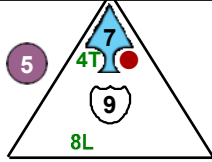

Move and Shoot