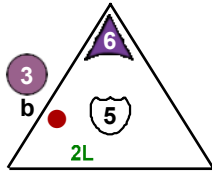

Move and Shoot, Cloak

Dodge

Move and Shoot, Cloak

Spider

Space
Terrans Vs. Urluquai

5 pts.

Team Urluquai

Class Corvette

17

Warlord

Space
Terrans Vs. Urluquai

7 pts.

Team Urluquai

Class Cruiser, Commander

18

Command All Urluquai