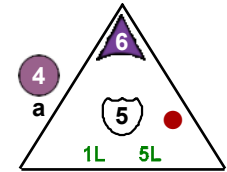

Space
Terrans Vs. Urluquai

4 pts.

Team Urluquai

Class Fighter

16

Call Urluquai Fighter

Call Urluquai Fighter

Dodge

Move and Shoot, Cloak

Dodge

Move and Shoot, Cloak

Spider

Space
Terrans Vs. Urluquai

5 pts.

Team Urluquai

Class Corvette

17

Warlord

Space
Terrans Vs. Urluquai

7 pts.

Team Urluquai

Class Cruiser, Commander

18

Command All Urluquai