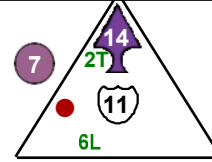

Move and Shoot