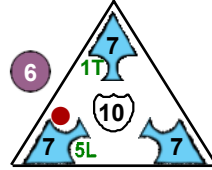

Move and Shoot