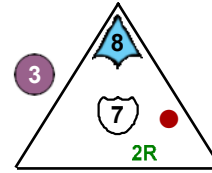

Scorpion

Space
Terrans Vs. Urluquai

12 pts.

Team Urluquai

Class Frigate

20

Move and Shoot

Move and Shoot

Shield: 1