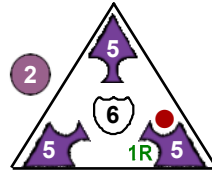

Scorpion

Space
Terrans Vs. Urluquai

12 pts.

Team Urluquai

Class Frigate

20

Move and Shoot

Move and Shoot

Shield: 1