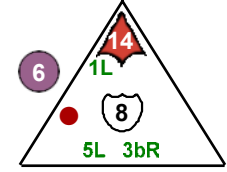

17

Warlord

Space
Terrans Vs. Urluquai

7 pts.

Team Urluquai

Class Cruiser, Commander

18

Command All Urluquai

Command All Urluquai

Command All Urluquai

Call Urluquai

Command All Urluquai

Deep Hunter

Space
Terrans Vs. Urluquai

9 pts.

Team Urluquai

Class Corvette

19

Move and Shoot, Cloak

Move and Shoot, Cloak

Move and Shoot, Cloak

Scorpion

Space
Terrans Vs. Urluquai

12 pts.