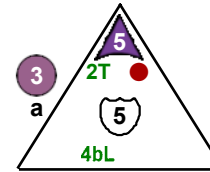

Space
Terrans Vs. Urluquai

4 pts.

Team Urluquai

Class Fighter

16

Call Urluquai Fighter

Call Urluquai Fighter

Dodge

Move and Shoot, Cloak

Dodge

Move and Shoot, Cloak

Spider

Space
Terrans Vs. Urluquai

5 pts.

Team Urluquai

Class Corvette

17

Warlord

Space
Terrans Vs. Urluquai

7 pts.

Team Urluquai

Class Cruiser, Commander

18

Command All Urluquai