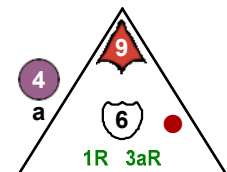

Command All Urluquai

Command All Urluquai

Call Urluquai

Command All Urluquai

Deep Hunter

Space
Terrans Vs. Urluquai

9 pts.

Team Urluquai

Class Corvette

19

Move and Shoot, Cloak

Move and Shoot, Cloak

Move and Shoot, Cloak

Scorpion

Space
Terrans Vs. Urluquai

12 pts.