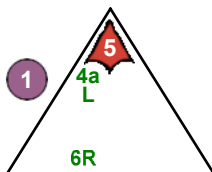

Command All Urluquai

Command All Urluquai

Call Urluquai

Command All Urluquai

Deep Hunter

Space
Terrans Vs. Urluquai

9 pts.

Team Urluquai

Class Corvette

19

Move and Shoot, Cloak

Move and Shoot, Cloak

Move and Shoot, Cloak

Scorpion

Space
Terrans Vs. Urluquai

12 pts.