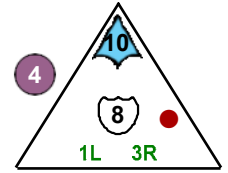

Scorpion

Space
Terrans Vs. Urluquai

12 pts.

Team Urluquai

Class Frigate

20

Move and Shoot

Move and Shoot

Shield: 1