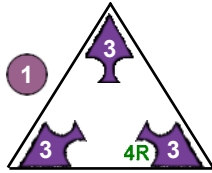

Scorpion

Space
Terrans Vs. Urluquai

12 pts.

Team Urluquai

Class Frigate

20

Move and Shoot

Move and Shoot

Shield: 1